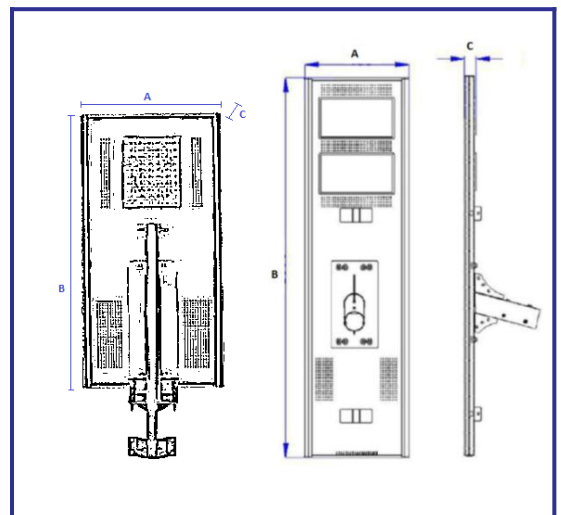

Code	System Power	Luminous Flux	Solar Panel	Battery	Install Height *reference*
AL-Y020	20W	2400lm	18V, 50W	12V, 17Ah	5-6M
AL-Y040	40W	4400lm	18V, 70W	12V, 30Ah	6-7M
AL-Y050	50W	5500lm	18V, 80W	12V, 36Ah	6-8M
AL-Y060	60W	6500lm	18V, 85W	12V, 36Ah	6-10M
AL-Y080	80W	9000lm	18V, 100W	12V, 60Ah	8-10M
AL-Y100	100W	11000lm	18V, 130W	12V, 80Ah	8-10M
AL-Y120	120W	13000lm	18V, 150W	12V, 88Ah	10-12M

Dimension

Wattage ± 10%	Width (A)	Length (B)	Height (C)	Weight
20W	310mm	960mm	45mm	11Kg
40W	340mm	1210mm		16kg
50W	460mm	1070mm		21kg
60W				
80W				
100W	1570mm	27Kg		
120W	1670mm	28kg		

Accessories

Polar Diagram Light Curve 100W