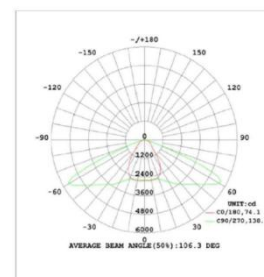

Dimension

Wattage ± 10%	Width (A)	Length (B)	Height (C)	Weight
20W	310mm	960mm	45mm	11Kg
40W	340mm	1210mm		16kg
50W	460mm	1070mm		21kg
60W				
80W				
100W	1570mm	27Kg		
120W	1670mm	28kg		

Accessories

Polar Diagram Light Curve 100W

Light Distance Curve