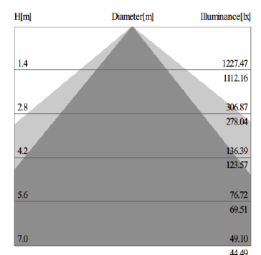

Dimension

Wattage ± 10%	Width (A)	Length (B)	Height (C)	Weight
20W	310mm	960mm	45mm	11Kg
40W	340mm	1210mm		16kg
50W	460mm	1070mm		21kg
60W				
80W				
100W	1570mm	27Kg		
120W	1670mm	28kg		

Accessories

Polar Diagram Light Curve 100W

Light Distance Curve